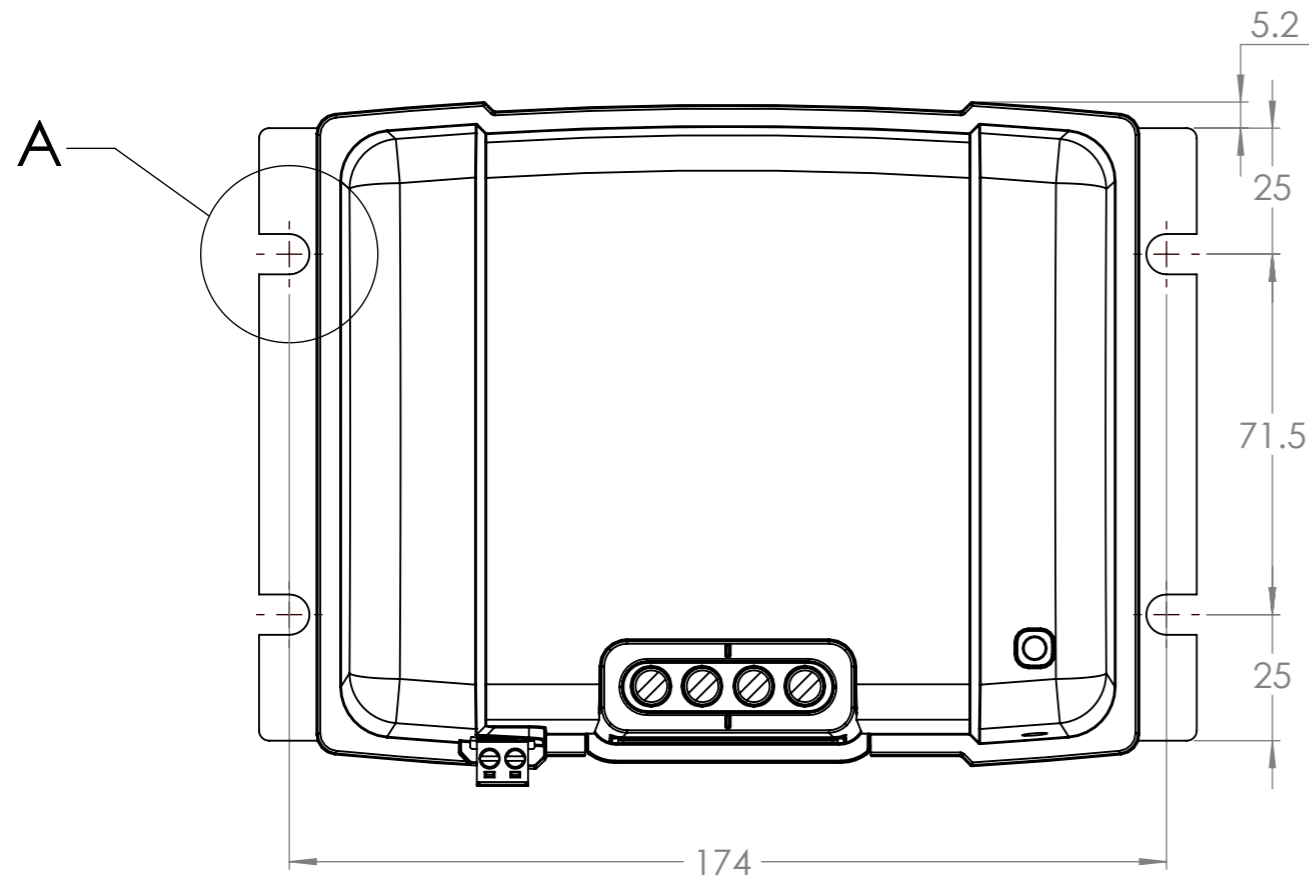

Dimension Drawing - Orion 360W isolated	
ORI121240110	Orion-Tr 12/12-30A (360W) Isolated DC-DC converter
ORI122441110	Orion-Tr 12/24-15A (360W) Isolated DC-DC converter
ORI241240110	Orion-Tr 24/12-30A (360W) Isolated DC-DC converter
ORI481240110	Orion-Tr 48/12-30A (360W) Isolated DC-DC converter

DETAIL A
4x
SCALE 1 : 1

Dimensions in mm

victron energy

BLUE POWER