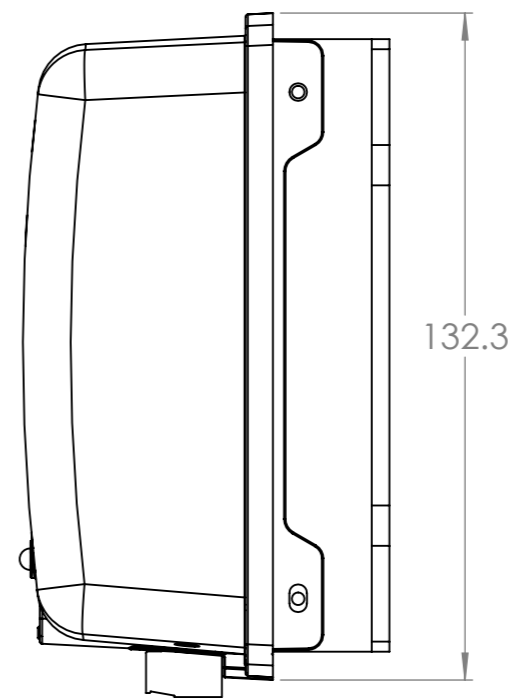

Dimension Drawing - Orion 360W isolated	
ORI121240110	Orion-Tr 12/12-30A (360W) Isolated DC-DC converter
ORI122441110	Orion-Tr 12/24-15A (360W) Isolated DC-DC converter
ORI241240110	Orion-Tr 24/12-30A (360W) Isolated DC-DC converter
ORI481240110	Orion-Tr 48/12-30A (360W) Isolated DC-DC converter

DETAIL A
4x
SCALE 1 : 1

Dimensions in mm

victron energy

BLUE POWER