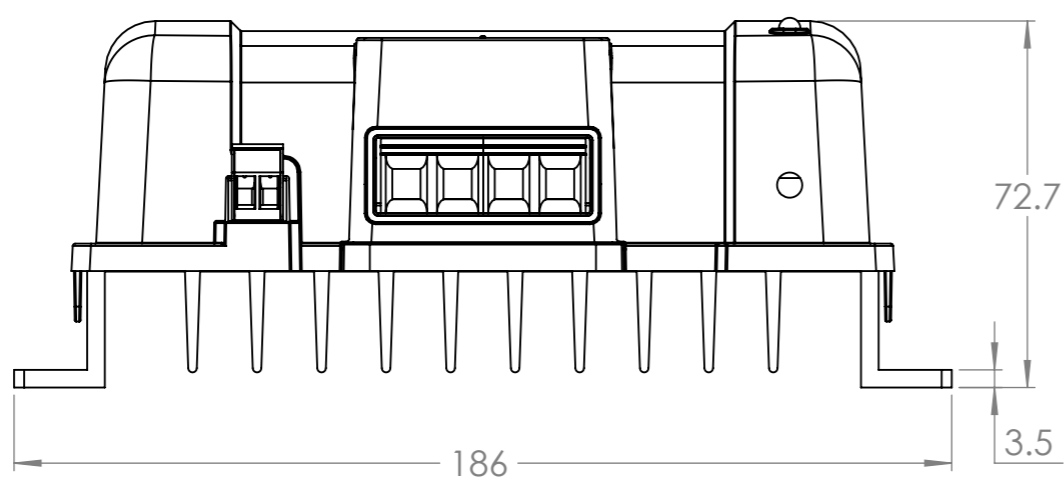

Dimension Drawing - Orion 360W isolated	
ORI121240110	Orion-Tr 12/12-30A (360W) Isolated DC-DC converter
ORI122441110	Orion-Tr 12/24-15A (360W) Isolated DC-DC converter
ORI241240110	Orion-Tr 24/12-30A (360W) Isolated DC-DC converter
ORI481240110	Orion-Tr 48/12-30A (360W) Isolated DC-DC converter

DETAIL A
4x
SCALE 1 : 1

Dimensions in mm

victron energy

BLUE POWER