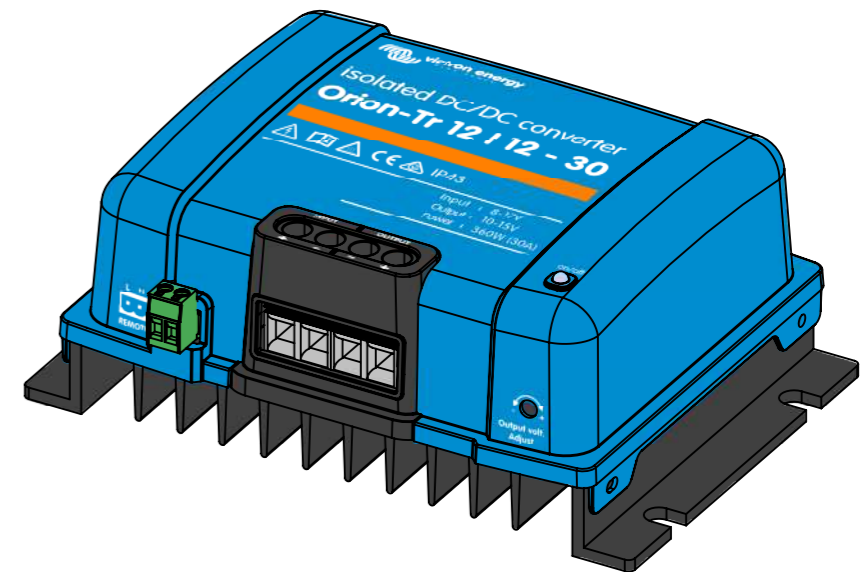

Dimension Drawing - Orion 360W isolated	
ORI121240110	Orion-Tr 12/12-30A (360W) Isolated DC-DC converter
ORI122441110	Orion-Tr 12/24-15A (360W) Isolated DC-DC converter
ORI241240110	Orion-Tr 24/12-30A (360W) Isolated DC-DC converter
ORI481240110	Orion-Tr 48/12-30A (360W) Isolated DC-DC converter

DETAIL A
4x
SCALE 1 : 1

Dimensions in mm

victron energy

BLUE POWER