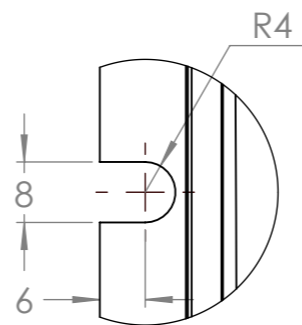

Dimension Drawing - Orion 360W isolated	
ORI121240110	Orion-Tr 12/12-30A (360W) Isolated DC-DC converter
ORI122441110	Orion-Tr 12/24-15A (360W) Isolated DC-DC converter
ORI241240110	Orion-Tr 24/12-30A (360W) Isolated DC-DC converter
ORI481240110	Orion-Tr 48/12-30A (360W) Isolated DC-DC converter

DETAIL A
4x
SCALE 1 : 1

Dimensions in mm

victron energy

BLUE POWER